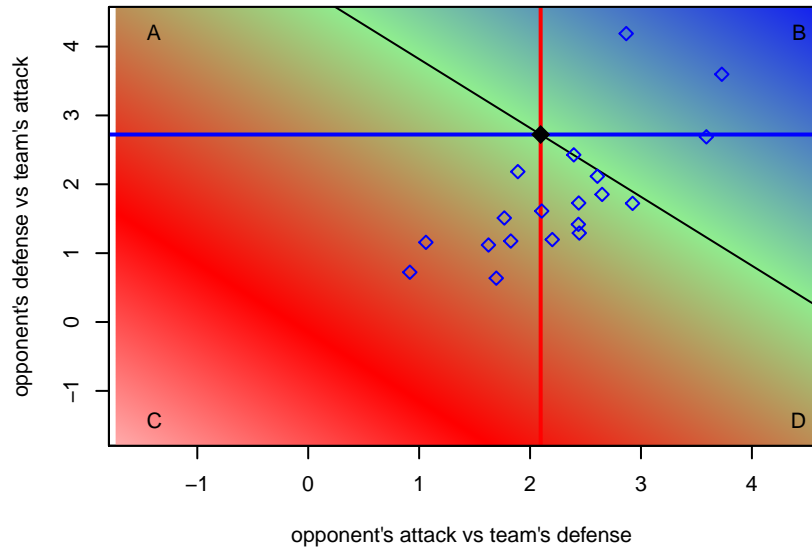

Venues played:
 2014 Spr Idaho D3 A U14
 2014 ID State Cup U14
 2015 Far West Regionals U14
 2015 PDT Phoenix Showcase – Purple U15
 2015 Spr Idaho D3 U15/16 A U16
 2015 ID State Cup U15

Boise Nationals Madrid B00
 Dots are actual minus expected GF (blue circles) and GA (red triangles).
 Blue line is smoothed change in attack strength. Red is smoothed change in defense strength.

**attack and defense variance (black dot)
relative to other teams
and top 10 in region**

**attack and defense rating
relative to others at age
and all opponents in last 13 months**

**attack and defense rating
relative to others at age
and all opponents in last 13 months**

Performance relative to 13 month average

Performance relative to 13 month average

Distribution of opponents
 Red = Lose zone, Blue = Win zone, Green = Even
 Black line separates win/lose zones

lot. A=Neither has attack advantage, B=Opponent has both attack and defense advantage, C=Opponent has both attack and defense disadvantage, D=Both have