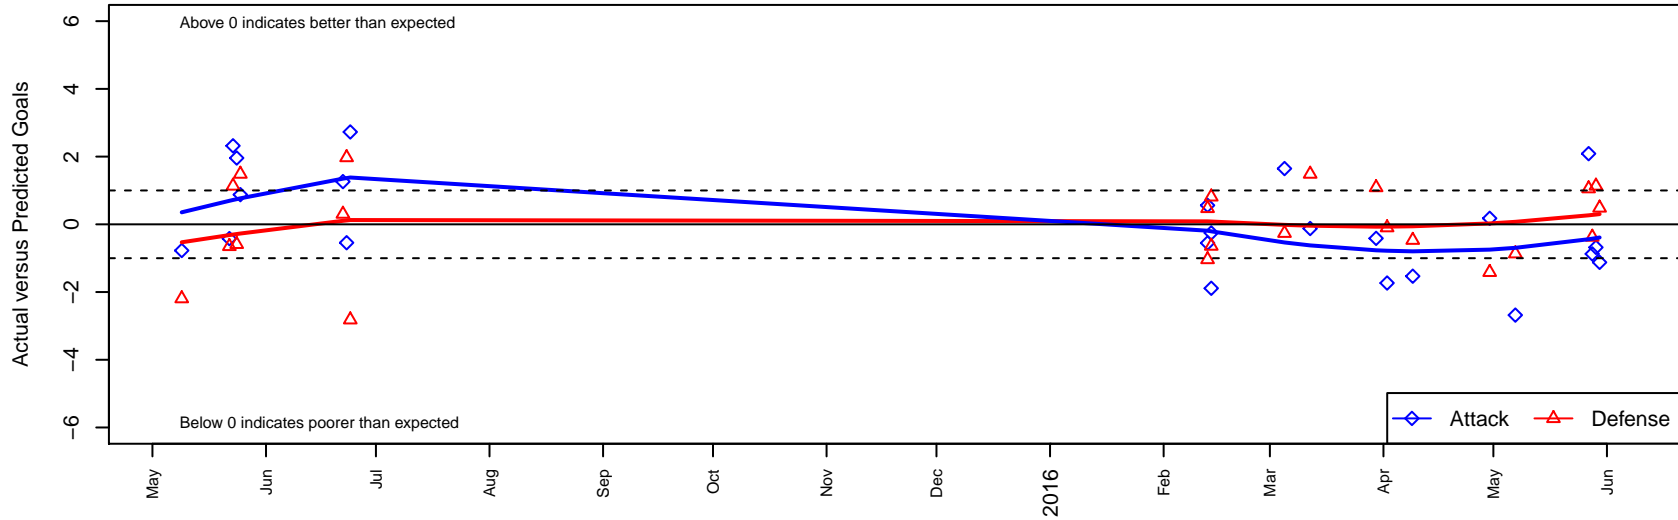

Boise Nationals Madrid B00

Boise Nationals
 Boise, ID
 B00 total strength=1495
 attack=15.22 defense=8.13
 spr league = Spr Idaho D3 U15/16 A U16
 notes= Maxwell 2014

alt names used:
 BNSC Madrid (ID) (SC)
 BOISE NATIONALS SC MADRID (ID)
 BOISE NATIONALS SC MADRID (ID)

Venues played:
 2014 Spr Idaho D3 A U14
 2014 ID State Cup U14
 2015 Far West Regionals U14
 2015 PDT Phoenix Showcase – Purple U15
 2015 Spr Idaho D3 U15/16 A U16
 2015 ID State Cup U15

Boise Nationals Madrid B00
 Dots are actual minus expected GF (blue circles) and GA (red triangles).
 Blue line is smoothed change in attack strength. Red is smoothed change in defense strength.

**attack and defense variance (black dot)
relative to other teams
and top 10 in region**

**attack and defense rating
relative to others at age
and all opponents in last 13 months**

**attack and defense rating
relative to others at age
and all opponents in last 13 months**

Performance relative to 13 month average

Performance relative to 13 month average

Distribution of opponents
 Red = Lose zone, Blue = Win zone, Green = Even
 Black line separates win/lose zones

lot. A=Neither has attack advantage, B=Opponent has both attack and defense advantage, C=Opponent has both attack and defense disadvantage, D=Both have